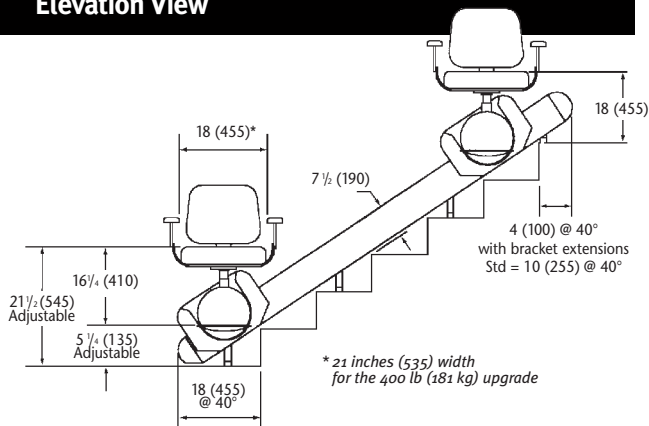

James D. Schilling

B.07 Stairlift

Standard Equipment

- Aluminum extruded rail
- 45° and 90° swivel seat at top and bottom landings
- Adjustable seat height
- Adjustable footrest height
- Swivel seat handle (reversible side)
- **120 VAC operating system with traveling cable**
- Seat belt with positive locking mechanism
- Flip-up padded armrests
- Constant pressure control switch on armrest (reversible side)
- Wall mounted call/send controls
- Obstruction sensors
- Unit is completely reversible on site for quick installation
- Safety brake on carriage
- ABS plastic carriage covers

Optional Equipment

- Vinyl seat upholstery
- **Outdoor package** with vinyl cover and keylocks
- **Commercial package**
- **24 VDC battery-powered system with constant battery charge along the rail** and wireless call/send controls
- **400 lb (181 kg) capacity upgrade**

Specifications

Applications	Indoor, outdoor, straight run stairway
Maximum travel	32 ft (9,754 mm)
Speed	18 fpm (0.09 m/s) approx.
Angle of incline	25° to 45°
Rated load	300 lb (136 kg)
Drive system	Roller chain/sprockets
Motor	1/2 hp, 110 VDC or 24 VDC. Runs on standard household current 120VAC
Standard color	Beige carriage and upholstery, grey or beige rail finish

Vinyl cover

Seat swivels at the top and bottom landings for safety and convenience in getting on and off

Seat, arms and footrest designed to fold up when not in use

Elevation View