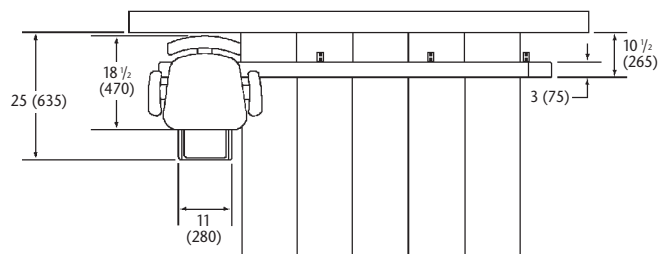

Specifications

Applications	Indoor, outdoor, straight run stairway
Maximum travel	32 ft (9,754 mm)
Speed	18 fpm (0.09 m/s) approx.
Angle of incline	25° to 45°
Rated load	300 lb (136 kg)
Drive system	Roller chain/sprockets
Motor	1/2 hp, 110 VDC or 24 VDC. Runs on standard household current 120VAC
Standard color	Beige carriage and upholstery, grey or beige rail finish

Vinyl cover

Seat swivels at the top and bottom landings for safety and convenience in getting on and off

Seat, arms and footrest designed to fold up when not in use

Elevation View

Plan View

Unfolded Position

Folded Position

• Measurements are in inches (mm).
 • These drawings should be used for reference purposes only.
 • Measurements and features may change without notice.

SAVARIA **CONCORD**
 Your Accessibility Partners