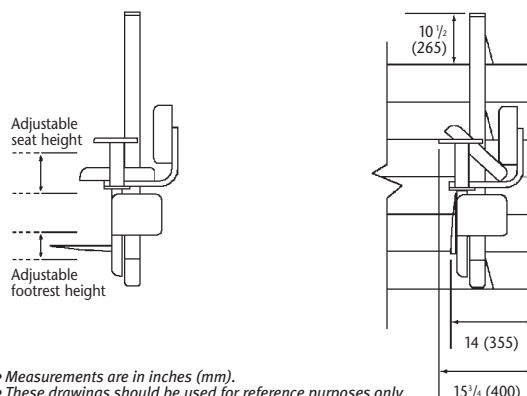

Specifications

Applications	Indoor, outdoor, straight run stairway
Maximum travel	32 ft (9,754 mm)
Speed	18 fpm (0.09 m/s) approx.
Angle of incline	25° to 45°
Rated load	300 lb (136 kg)
Drive system	Roller chain/sprockets
Motor	1/2 hp, 110 VDC or 24 VDC. Runs on standard household current 120VAC
Standard color	Beige carriage and upholstery, grey or beige rail finish

Vinyl cover

Seat swivels at the top and bottom landings for safety and convenience in getting on and off

Seat, arms and footrest designed to fold up when not in use

Elevation View

Plan View

Unfolded Position

Folded Position

• Measurements are in inches (mm).
 • These drawings should be used for reference purposes only.
 • Measurements and features may change without notice.

SAVARIA **CONCORD**
 Your Accessibility Partners